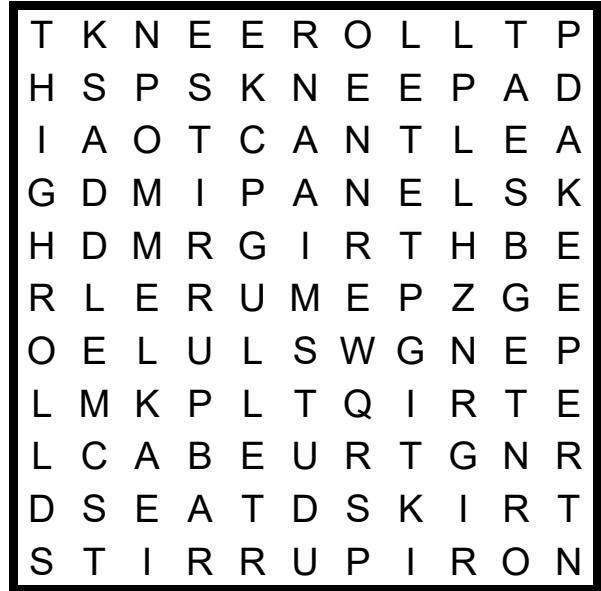

KNOW YOUR SADDLE

Cantle
D Ring
Girth
Gullet
Keeper
Knee Pad
Knee Roll
Panel
Pommel
Saddle
Seat
Skirt
Stirrup Bar
Stirrup Iron
Stud
Thigh Roll
Tree

web: www.moorlandmousietrust.org.uk
facebook: @TheExmoorPonyCentre
email: info@exmoorponycentre.org.uk
Tel: 01398 323093