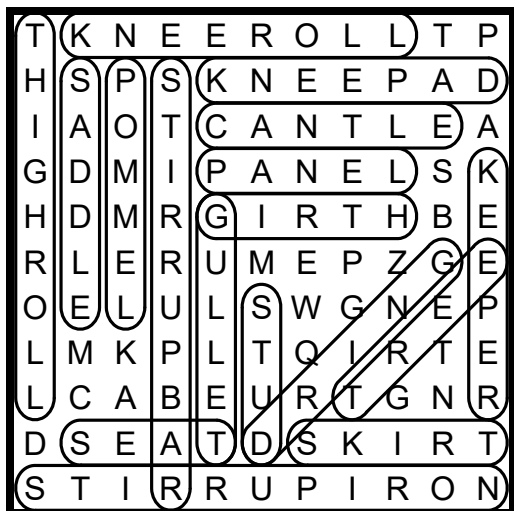

KNOW YOUR SADDLE SOLUTION

web: www.moorlandmousetrust.org.uk
facebook: @TheExmoorPonyCentre
email: info@exmoorponycentre.org.uk
Tel: 01398 323093