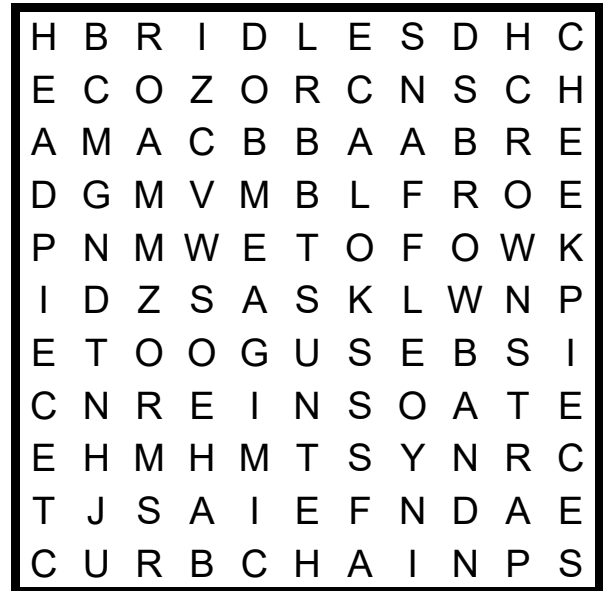

KNOW YOUR BRIDLE

Bit
Bridle
Browband
Cavesson
Cheek Pieces
Crown Strap
Curb Chain
Head Piece
Noseband
Reins
Snaffle
Throat Lash

web: www.moorlandmousietrust.org.uk
facebook: @TheExmoorPonyCentre
email: info@exmoorponycentre.org.uk
Tel: 01398 323093