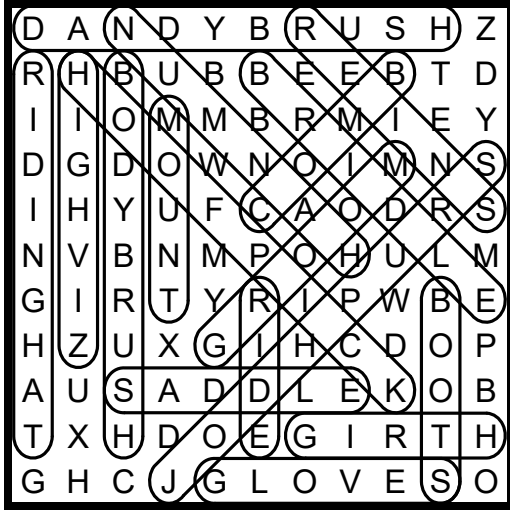

GET READY TO RIDE SOLUTION

web: www.moorlandmousietrust.org.uk
facebook: @TheExmoorPonyCentre
email: info@exmoorponycentre.org.uk
Tel: 01398 323093